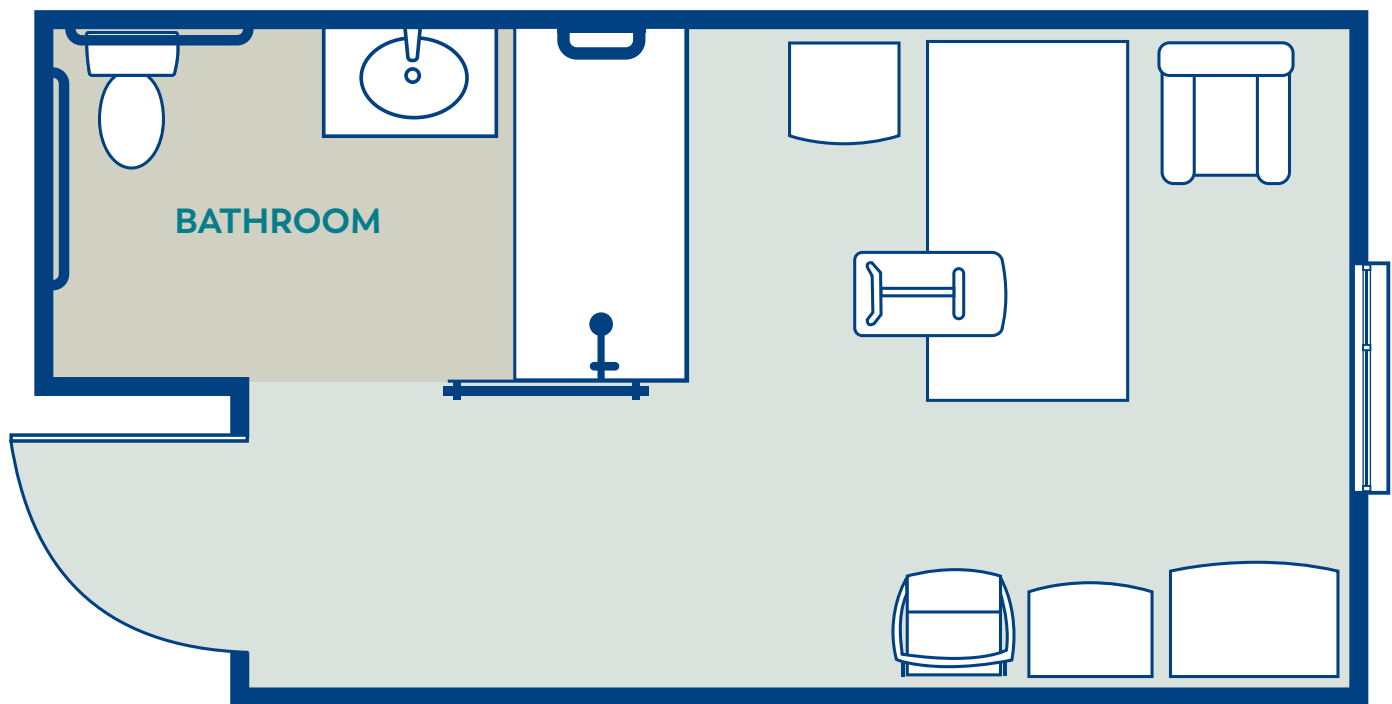

PRIMROSE #2

Skilled Nursing Floor Plan

164-167 SQUARE FEET

PARKWAY PLACESM

Inspiring happiness.®

Serving
All Faiths

AL LICENSE #44655