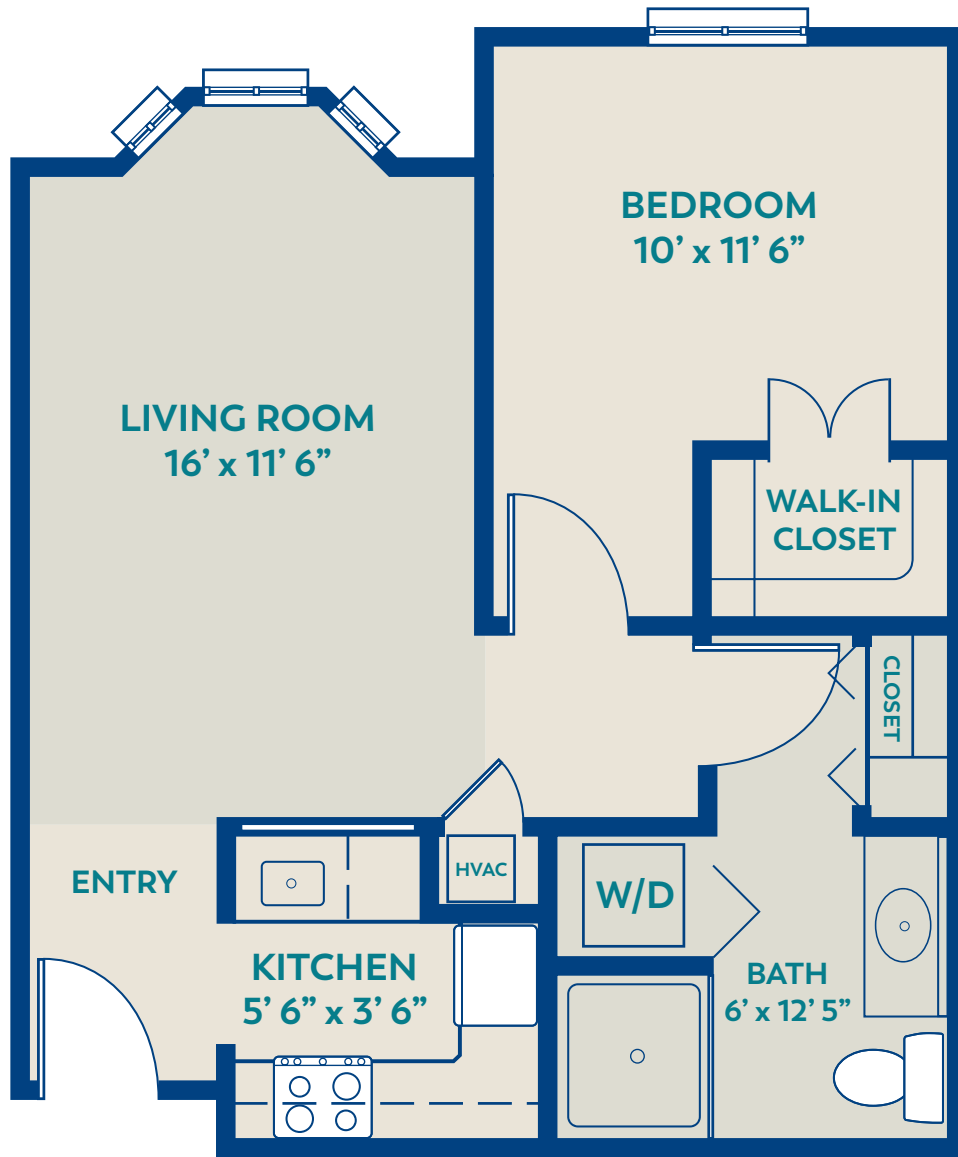

THE DOGWOOD

Independent Living Floor Plan

610 SQUARE FEET

PARKWAY PLACESM

Inspiring happiness.®

Serving
All Faiths

AL LICENSE #44655